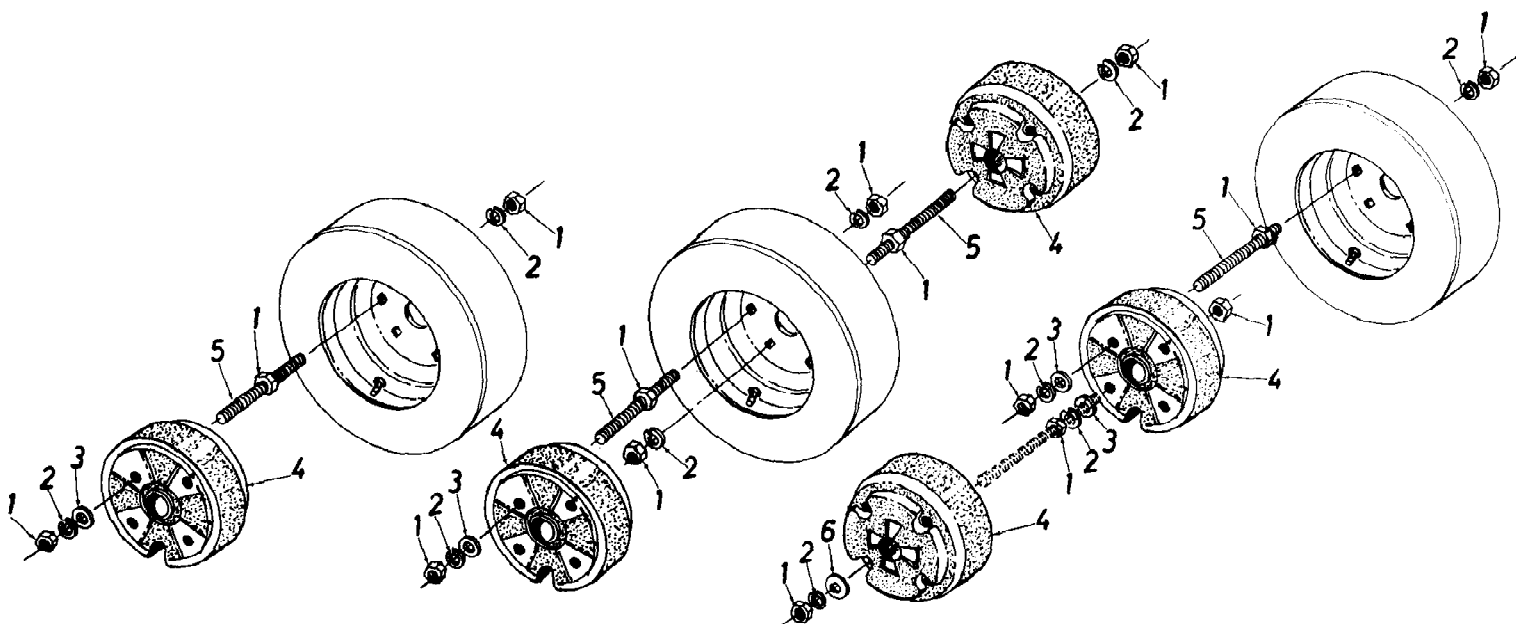

190-784-190 Wheel Weights (1994)
Wheel Weights

190-784-190 Wheel Weights (1994)
Wheel Weights

Page 2 of 2

Ref #	Part Number	Qty	S/P/F	Description
1	712-0206	12	S	Hex Nut 1/2-13 Thd.
2	736-0921	8	S	Lock Wash. 1/2" I.D.
3	736-0192	4	S	FI-Wash. .53" I.D. x .93" O.D.
4	723-0366	2		Wheel Weight
5	711-0543	4		Rod Threaded 1/2-13 x 9.5" Lg.
6	736-0180	4	S	FI-Wash. .5" I.D. x 2.0" O.D.